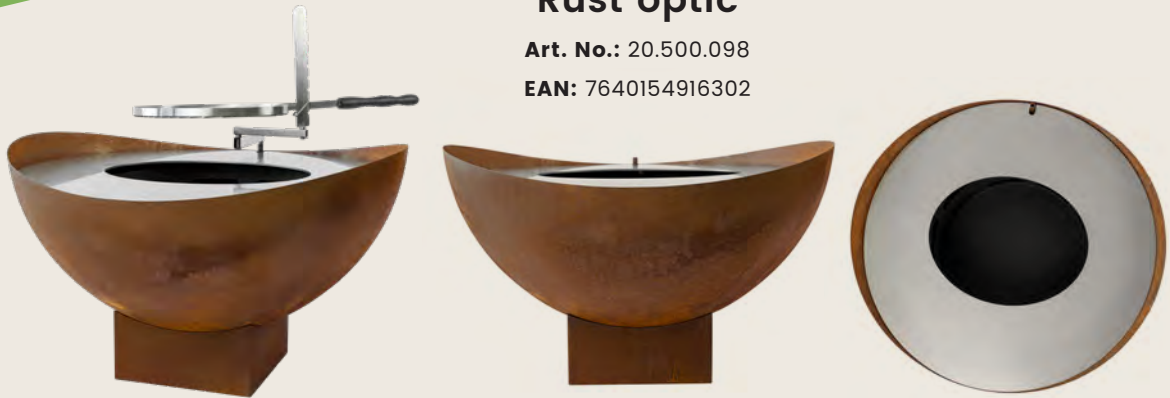

**NEW & UNIQUE
FIRE BOWL DESIGN**

Rust optic

Art. No.: 20.500.098

EAN: 7640154916302

Accessories

You will find suitable accessories
from page 34