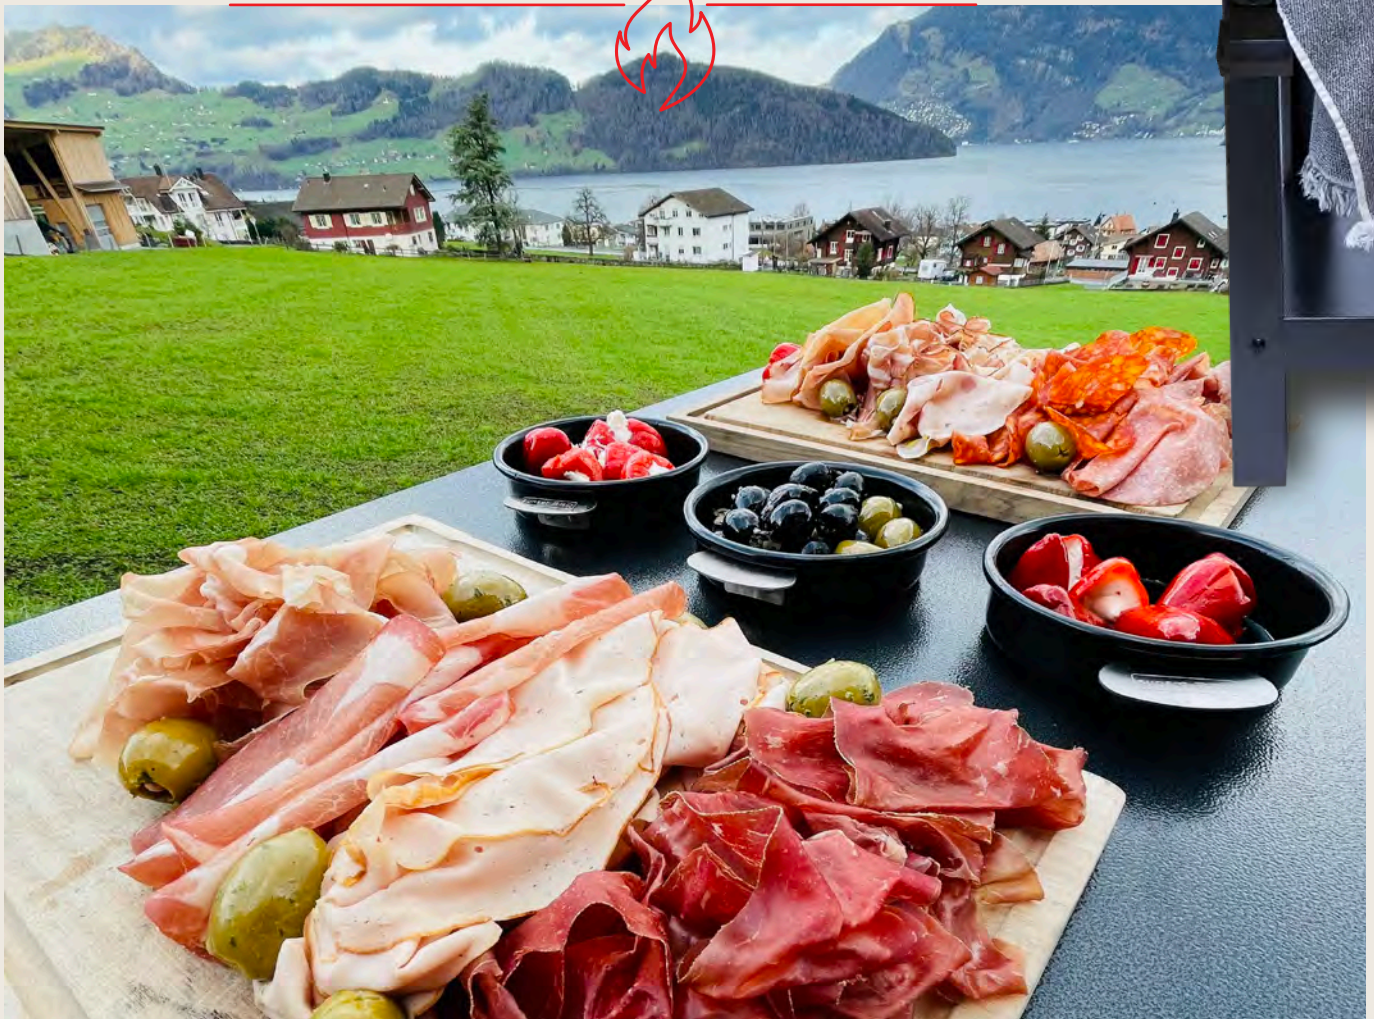

BARBECUE CART PRIME

The mobile serving trolley has a sturdy and durable steel construction with a high quality paint finish. The large storage compartments and shelves provide ample space not only for barbecue equipment such as a pizza oven or electric grill, but also for plates, bowls and cutlery for food preparation. The large, enclosed storage compartment is ideal for storing useful items such as covers, gas bottles, cable reels, etc.

BRAND-NEW