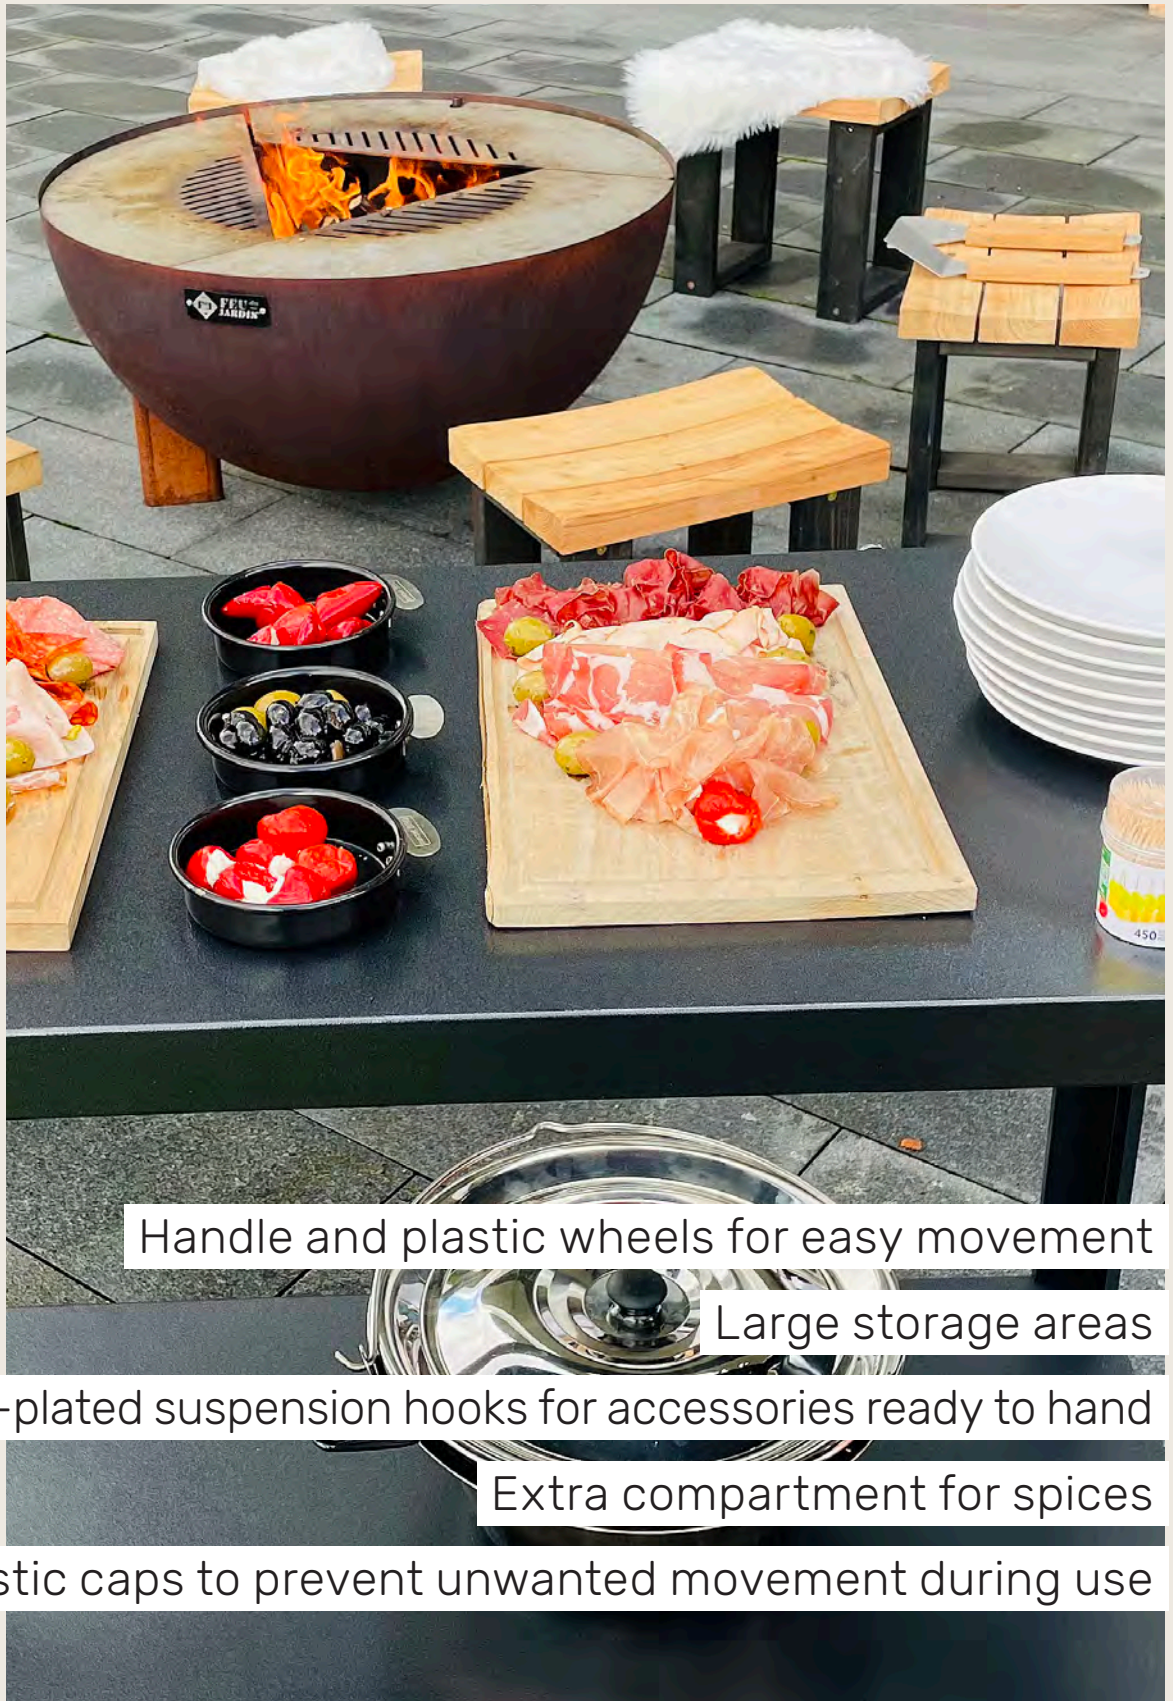

Serving trolley SERVICE

Art.-No.: 30.200.007

EAN: 7640154916456

Weight: 18 kg

129 x 60 x 81 cm

BRAND-NEW

FEU du JARDIN®

Handle and plastic wheels for easy movement