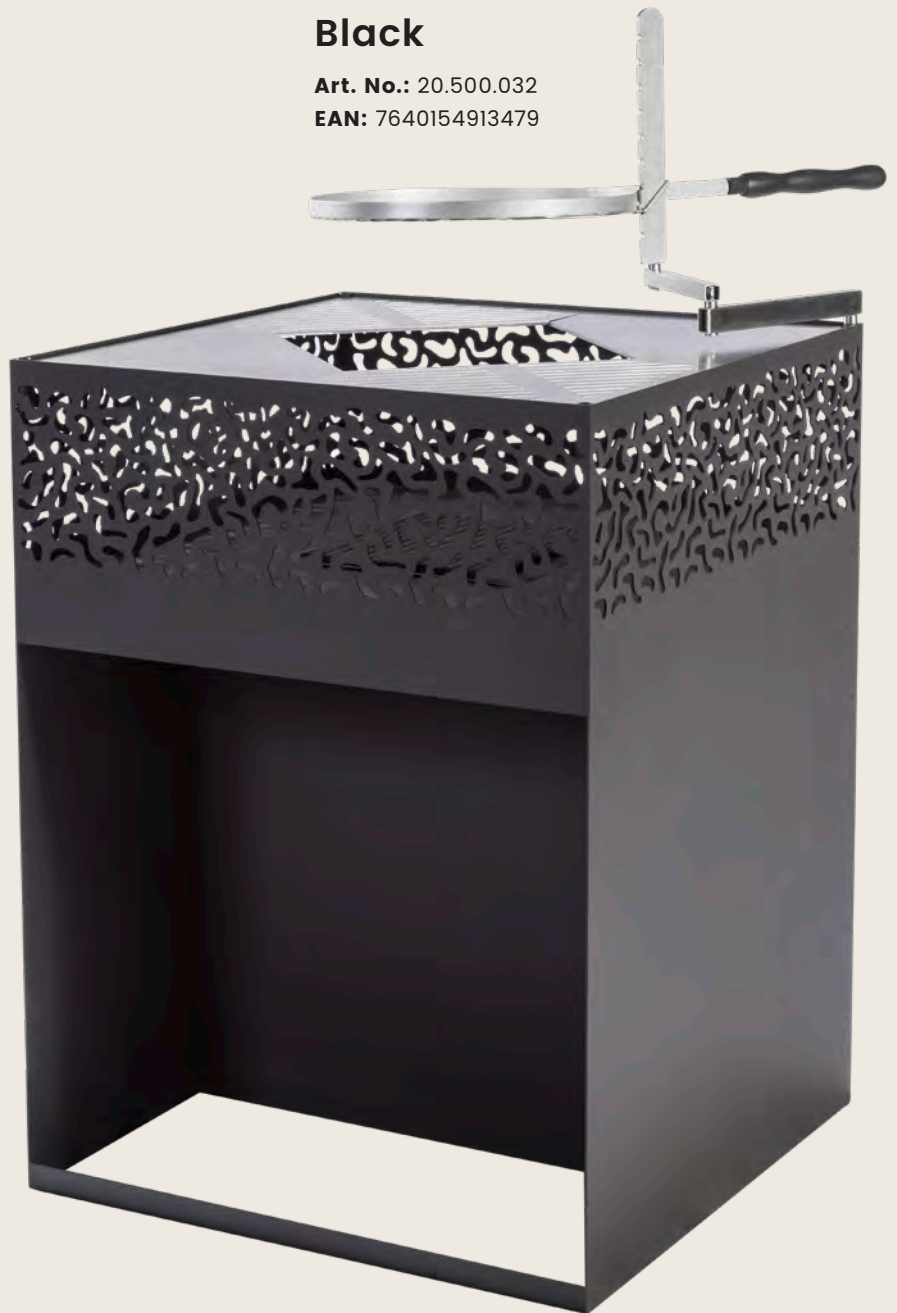

Art. No.: 20.500.092

EAN: 7640154916241

Accessories

You will find suitable accessories
from page 34

FYRO 80 BLACK & RUST OPTICS

Ø 78 x 100 cm

The FYRO 80 is an ideal fireplace at home, in the garden, or on the terrace. Suitable for grilling and cooking on the hot stainless steel plate. Provides a pleasant atmosphere and feel-good ambiance at home from Easter to Christmas.

CUBE 1000 BLACK

75 × 75 × 100 cm

The garden fire CUBE 1000 from Feu du Jardin® magically creates a wonderful atmosphere in your garden in the play with fire. The convenient working height of 100 cm makes grilling even more comfortable. Different heat zones can be created on the 4 large stainless-steel plates for versatile grilling pleasure.

The overall package is completed with the swiveling and height-adjustable grill grate and a lid that allows the CUBE 1000 to be used as a barbecue table.

Including

Grill grate Ø 38 cm

Swivel arm

Metal lid

Black

Art. No.: 20.500.032

EAN: 7640154913479

Material thickness body: 3 mm

With 4-piece grill plate made of stainless steel 5 mm

Incl. high-quality grill rate & swivel arm

Large ash container for easy cleaning